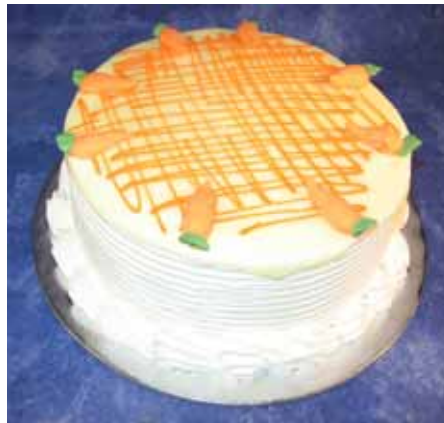

MIX & MATCH ANY 6" OR 7" CAKES (6/CASE)

14213 (6") 14214 (10")
 SEASONAL CAKE
 CHEESE BROWNIE
 6" CHEESECAKE

14211 (6") 14212 (10")
 SEASONAL CAKE
 CHEESE PLAIN

13670
 SEASONAL CAKE CHOCOLATE FUDGE 7"

12847
 SEASONAL CAKE CARROT 7"

13549 (7") 14910 (1/4 SLAB)
 SEASONAL CAKE CHOCOLATE TRUFFLE

FROZEN SLAB CAKES

13638
 SLAB 1/4
 BROWNIE CUT
 35 PIECES
 3/CASE

13637
 SLAB 1/4
 CARROT CUT
 16 PIECES
 3/CASE

12340
 SEASONAL
 CAKE
 1/4 SLAB -
 VANILLA
 BIRTHDAY